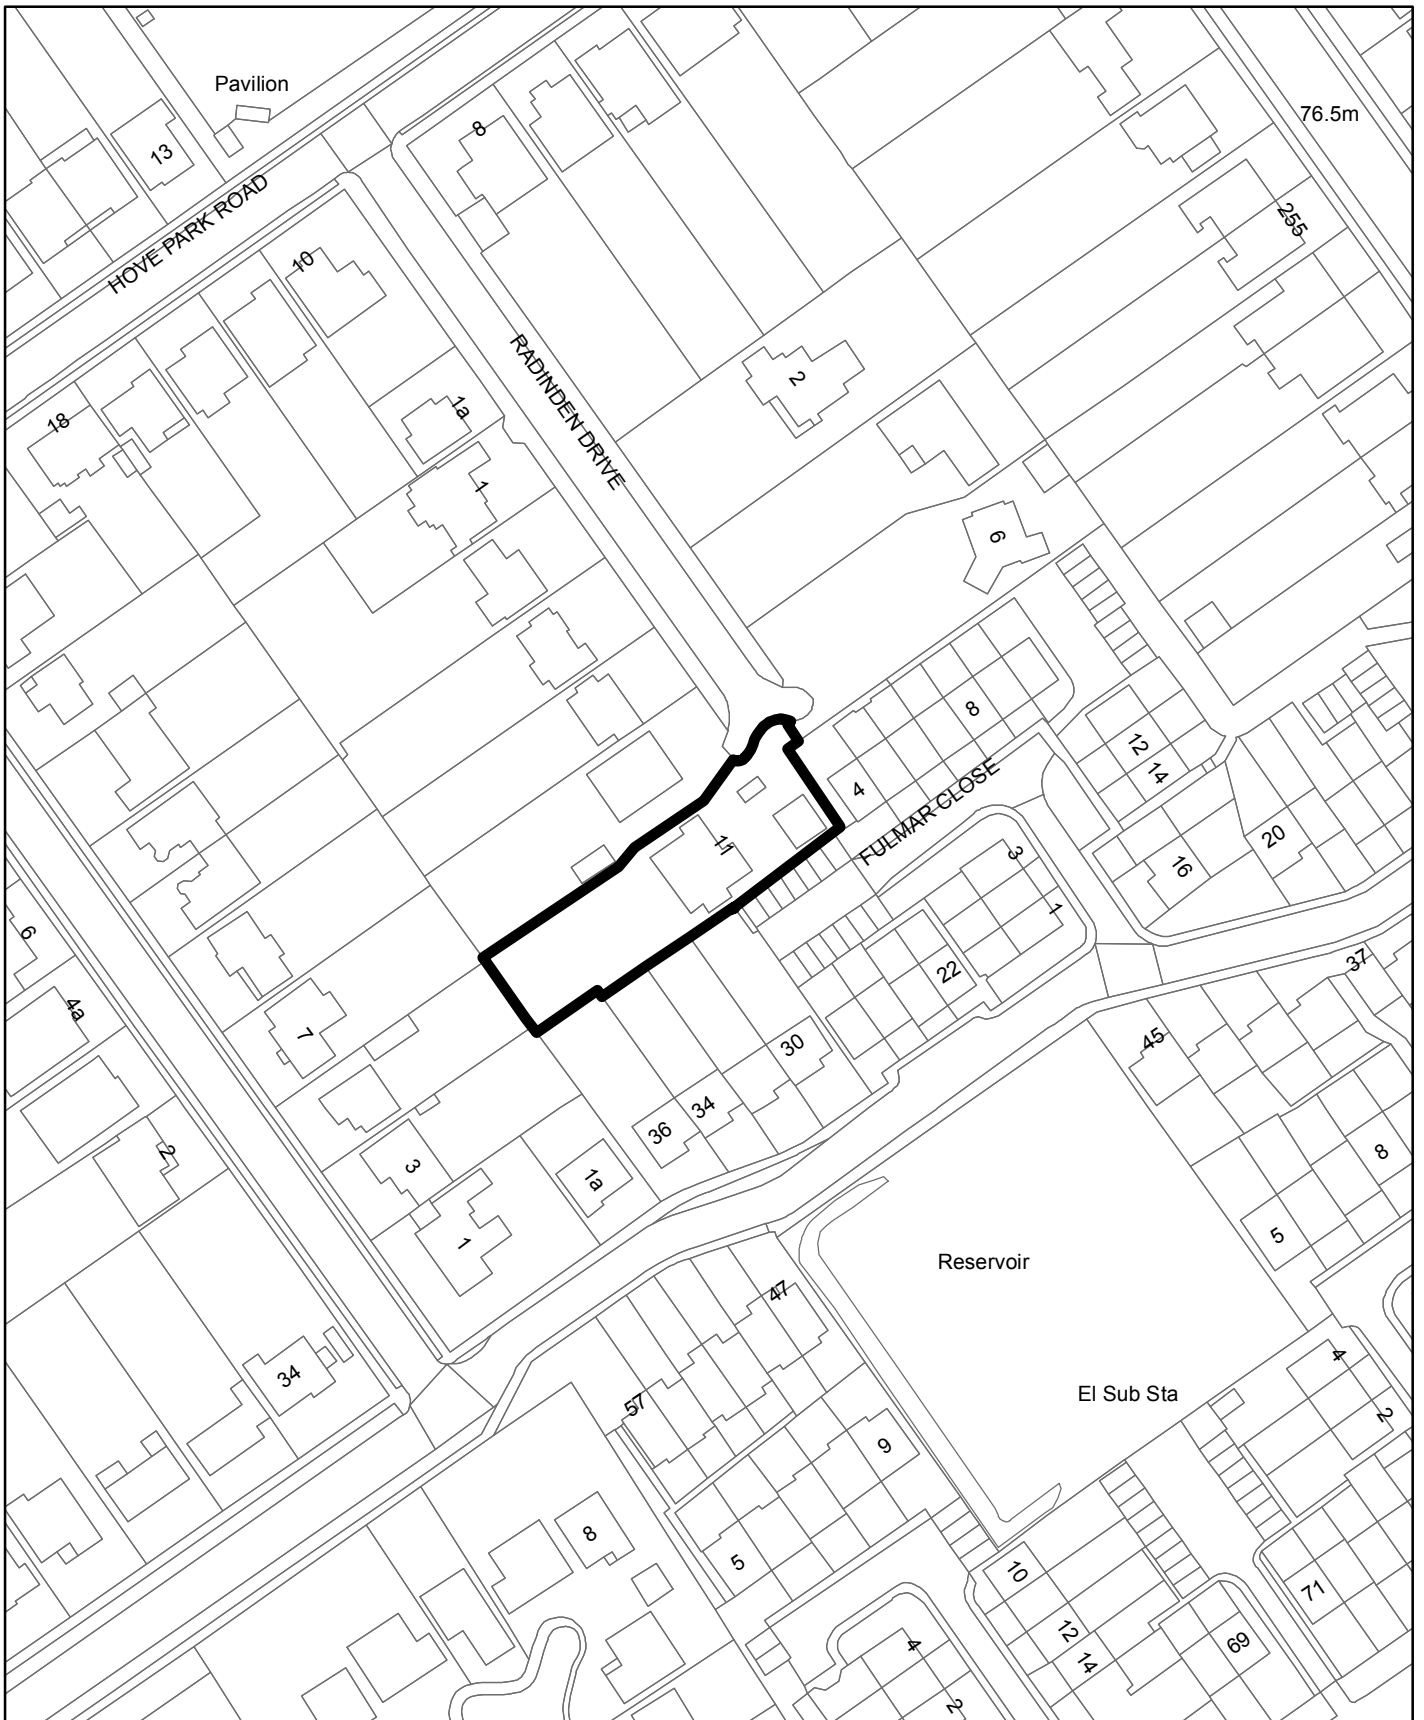

BH2016-00448 11 Radinden Drive, Hove

**Brighton & Hove
City Council**

Scale: 1:1,250